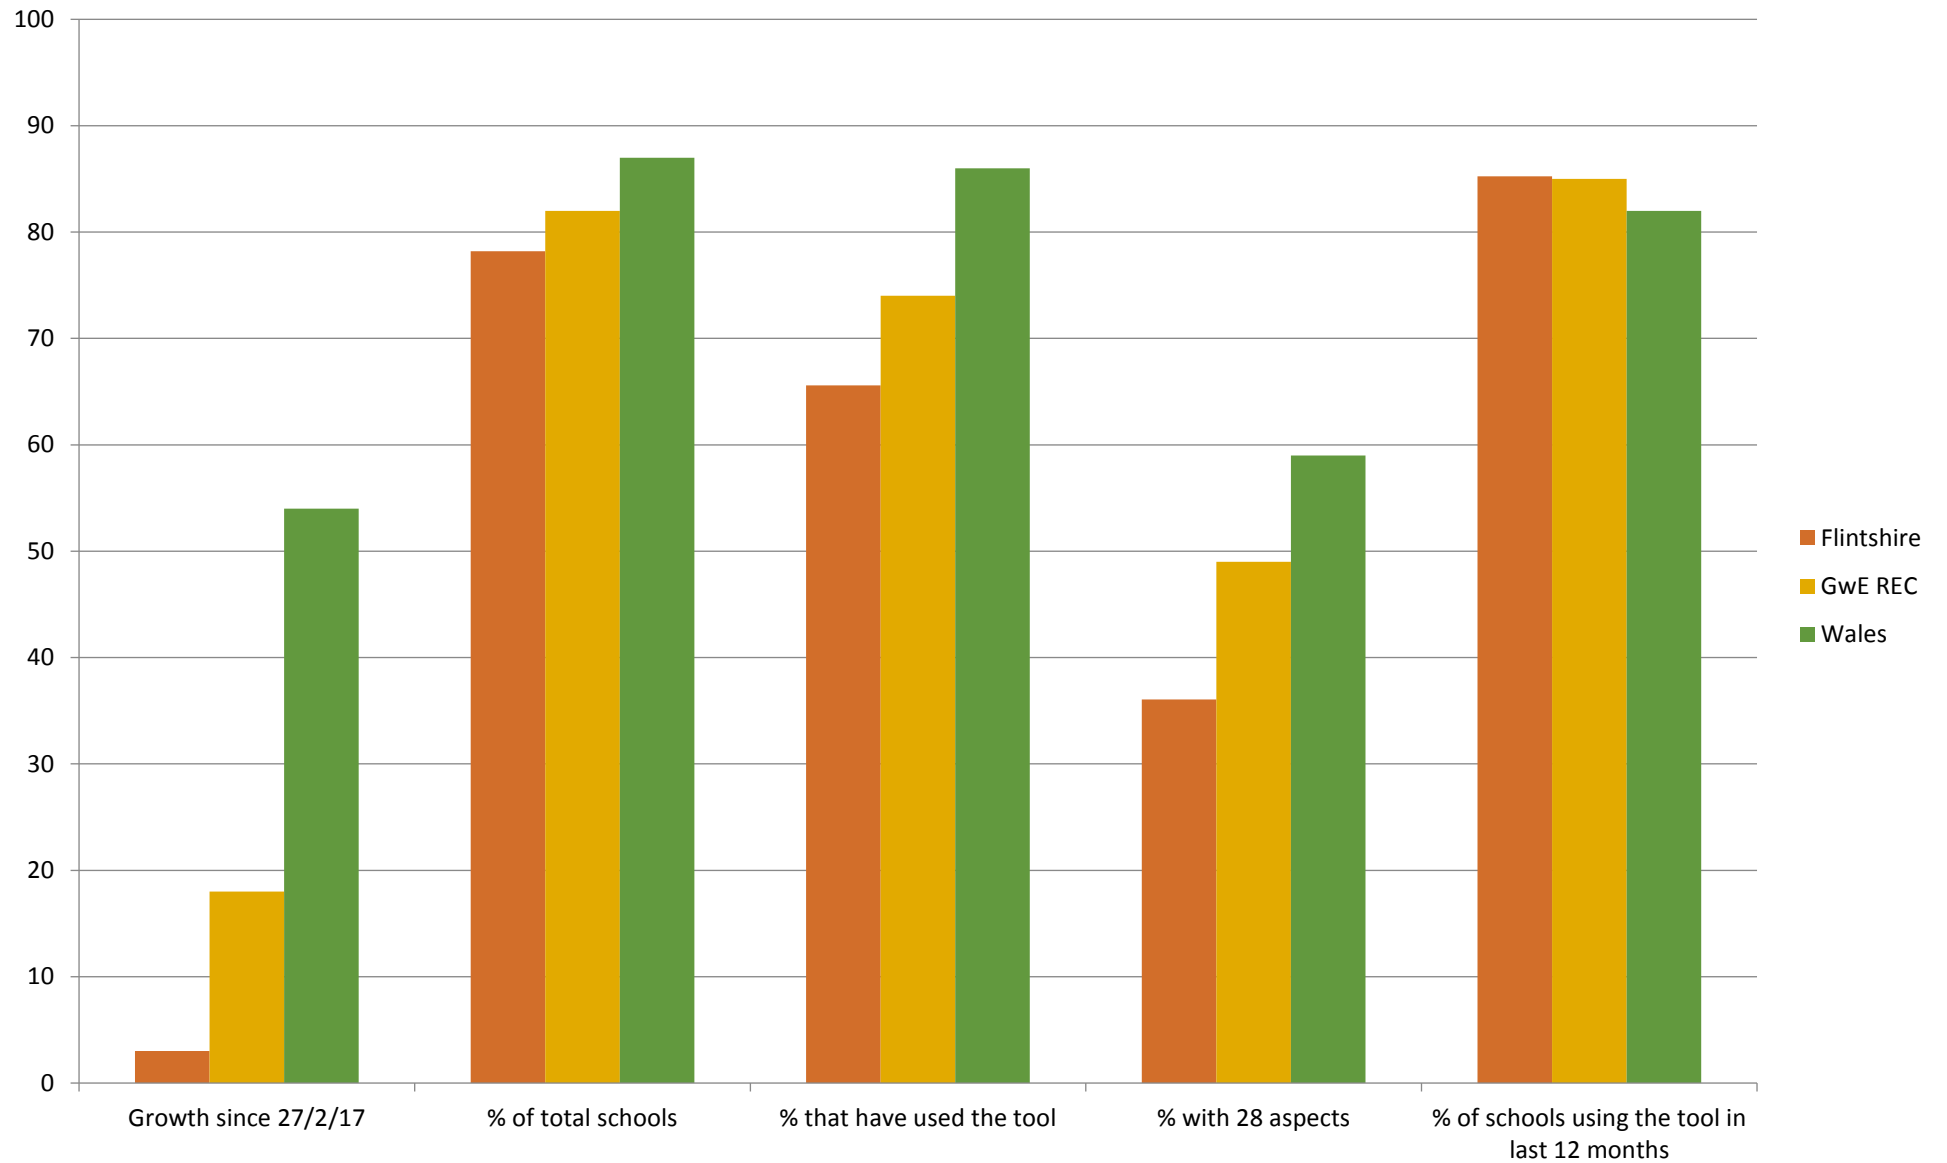

Flintshire LA Comparative 360 Safe Cymru Data August 2017

Registration figures for 360 degree safe Cymru
August 18th 2017

Consortium	LA	Registered in original tool April 2014	Registered Schools 360 Cymru 27/2/17	Registered Schools 360 Cymru 18/8/2017	Growth since 27/2/17	Total schools in LA	% of total schools	No of schools that have used the tool	% that have used the tool	No of schools that have completed 28 aspects	% with 28 aspects	No of schools using the tool in last 12 months	% of schools using the tool in last 12 months	Average level
North Wales	Flintshire	1	58	61	3	78	78	40	66	22	36	52	85	3.5
N Wales totals		9	333	351	18	428	82	261	74	172	49	299	85	
Total schools - Wales		196	1368	1422	54	1574	87	1224	86	842	59	1172	82	3.5